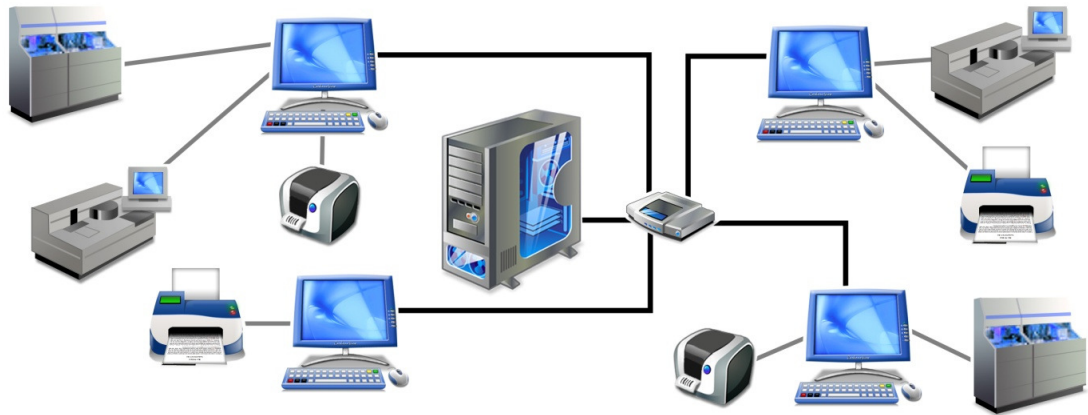

3.3 Network Setup & Service

The Networking services is designed by keeping in mind the need of setting up your secure Corporate Network and take care of your sensitive data transmitted within or across the network. With this service, we offer a hand of help to your Organization in terms of network reliability and let you concentrate on your core business without bothering about network related stuff. Both, the Wired and wireless networking are covered under this service.

Services Offered

- Network Setup Consultation
- Cabling Infrastructure
- Network Installation and Configuration
- Connect your computers to Network
- Internet Setup
- Virtual Private Network(VPN) Setup
- Voice over Internet Proxy (VOIP) Service
- Network Security and Virus Protection Plan

3.4 Server Installation & Service

Do you feel that your server is outdated and slowing down your work? or You want to invest in a new server?? We at Portri Tech Solutions are always ready to offer you help in the situation. Depending upon your current and future business requirement, our specialized server Engineer will offer you the best server solution and help you out in buying the new server. We make sure that downtime of the server is kept minimal while installing the server or migrating the server to new platform. Our association with you does not end here. We also provide After Sale Support for your servers.